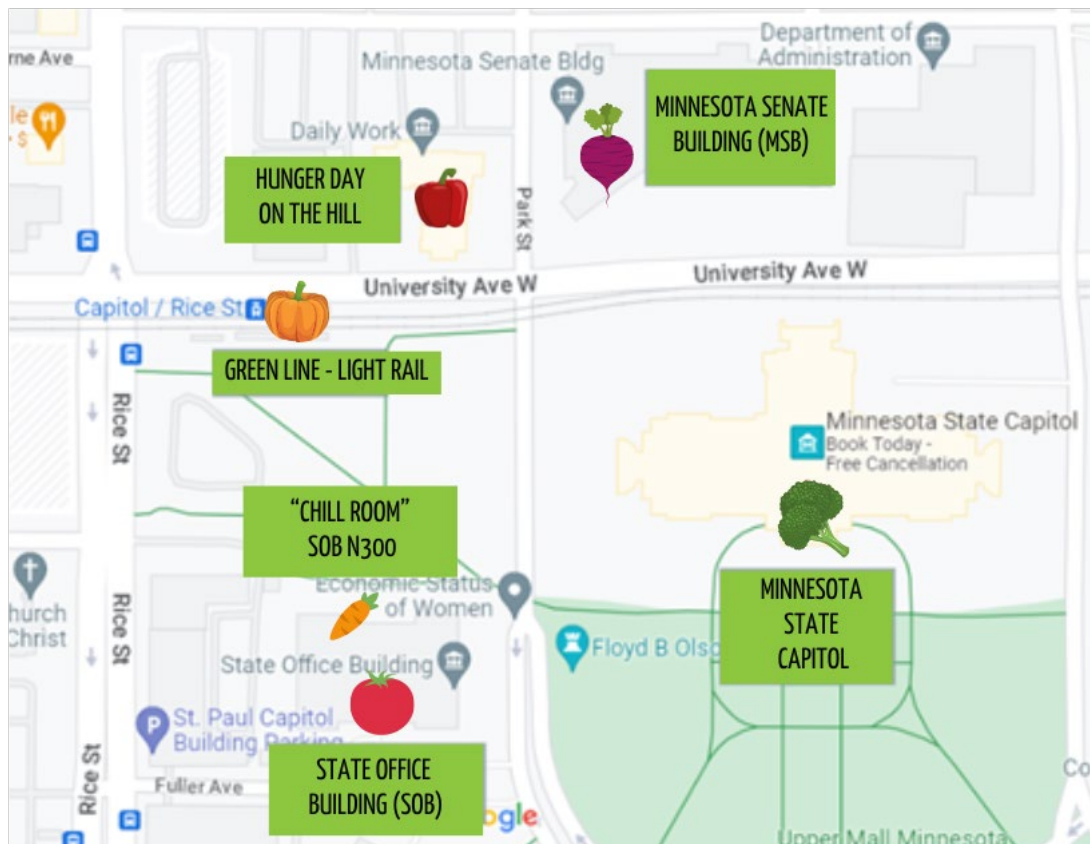

There are 3 buildings that you will have your meetings in. The State Office Building (SOB) and the Minnesota Senate Building (MSB). Unless otherwise indicated, your meetings with your State Representatives will take place in the State Office Building, and meetings with your State Senators will be in the Minnesota Senate Building.

State Office Building (SOB)

Elevators are in the center of the first floor, in the lobby area.

The first number in your legislator's office number is the floor where their offices are located. For example, if their office is 300, you will want to visit the 3rd floor.

Minnesota Senate Building (MSB)

To find the elevators, enter the building and walk straight. Take the hallway on your left. When that hallway comes to a T, take a right. You'll find the elevators on your left.

The first number of your Senator's office is the floor where their offices are located. For example, if their office is 3000, you will want to visit the 3rd floor.

Ask for help! If you get lost or cannot find your meeting location, ask for help from someone in the building or call Peter Woitock at 651-789-9854 or 612-202-3033.